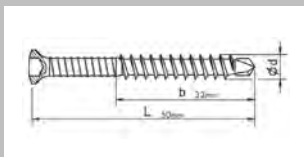

## Custom Runs

While InStyle Decking is manufactured in standard sizes, we understand that sometimes matching an existing size or profile might be difficult, and that's where the InStyle Custom Machining is a winner. We can match virtually any size decking boards, and can source many timbers that may not be so readily available. Have a chat to your local InStyle reseller to learn more about our custom machining.

## Screws:

- 12G x 50mm – 316 Stainless Steel Screws
- No.2 Square Drive screws – 250 Screws Per Box

Who is bringing InStyle Decking to you?

30 Byass Street

Shepparton

03 5821 7277

[sales@sheppbuild.com.au](mailto:sales@sheppbuild.com.au)